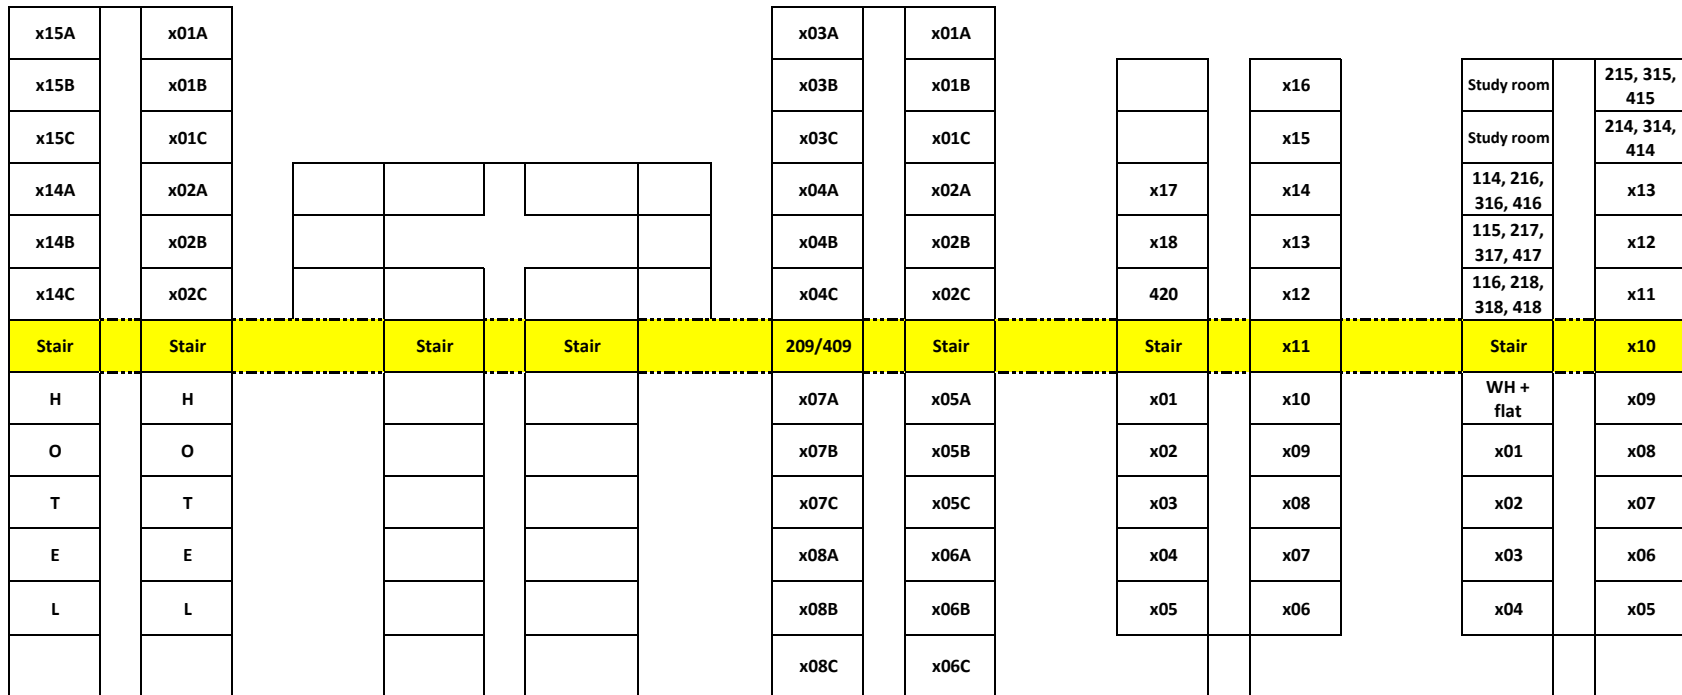

# University Hotel and Palachova dormitory

Hartigova st.

**University Hotel**

x is floor from 2 to 6

**Palachova building D**

detail bellow

**Palachova building C**

x is floor from 1 to 5

**Palachova building B**

x is floor from 2 to 4

**Palachova building A**

x is floor from 1 to 4

Jeseniova st.

VŠE Campus Jarov / Biskupcova st.